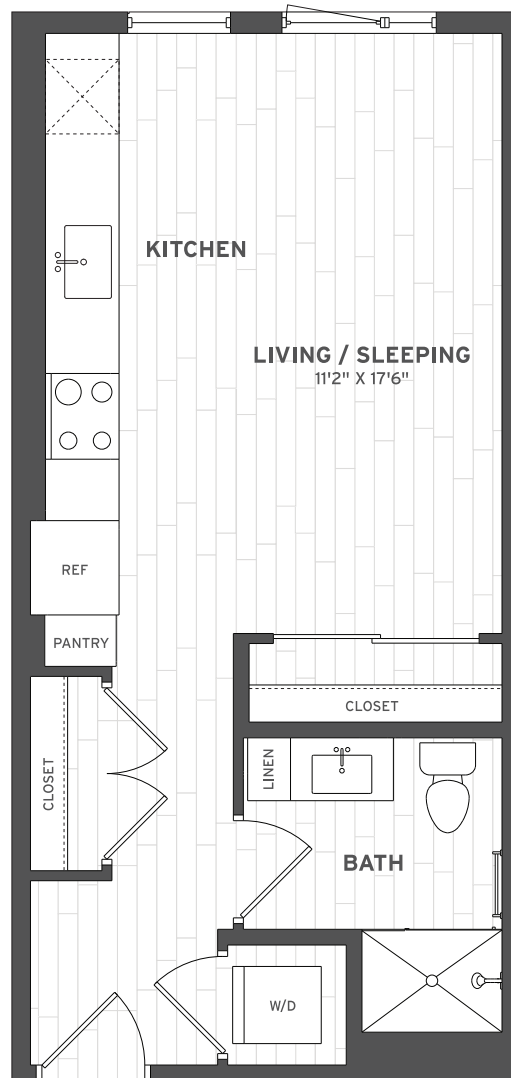

S1

STUDIO / 1 BATH

457

SQ. FT.

505 N. Lipan Street | Denver, CO 80204

www.auraartsdistrict.com

Floor plans are artist's rendering. All dimensions are approximate. Actual product and specifications may vary in dimension or detail. Not all features are available in every apartment. Prices and availability are subject to change. Please see a representative for details.