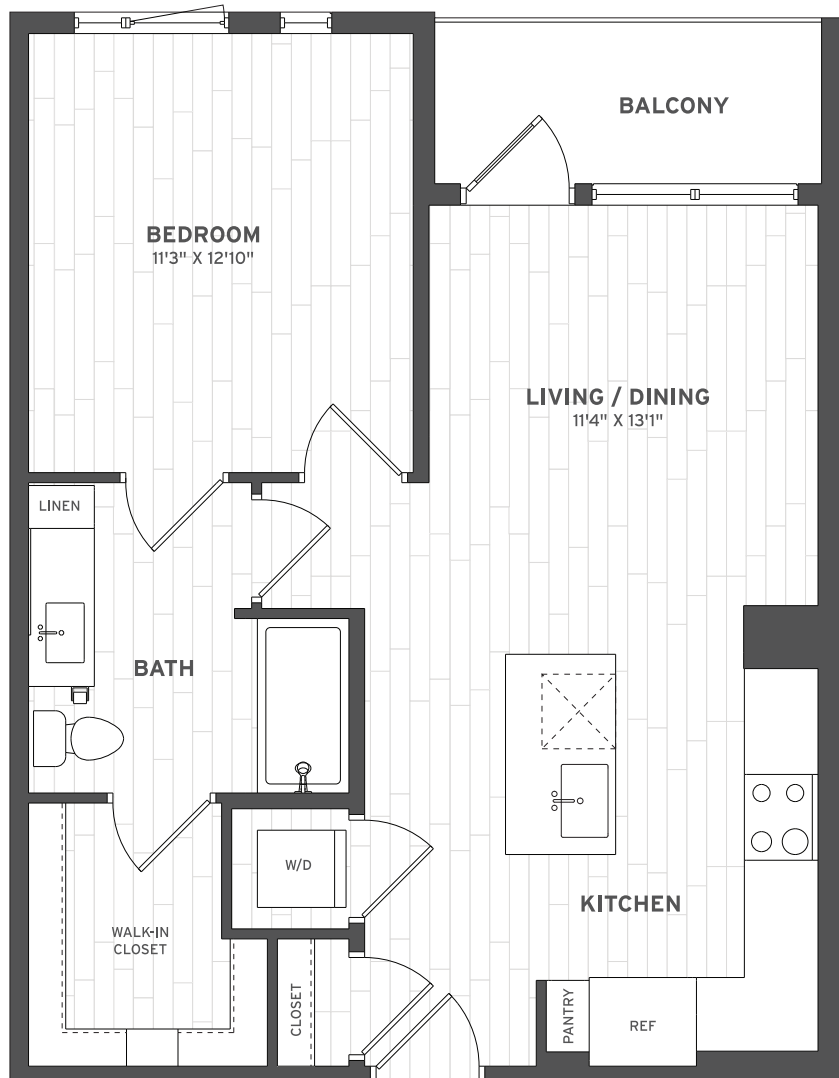

1A.1 Type A

1 BED / 1 BATH

685

SQ. FT.

505 N. Lipan Street | Denver, CO 80204

www.auraartsdistrict.com

Floor plans are artist's rendering. All dimensions are approximate. Actual product and specifications may vary in dimension or detail. Not all features are available in every apartment. Prices and availability are subject to change. Please see a representative for details.